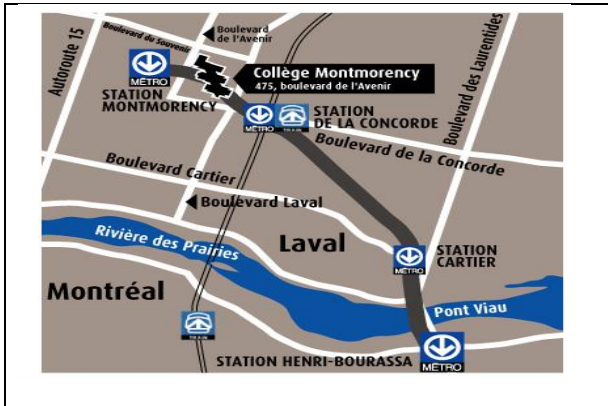

COLLÈGE MONTMORENCY

CONTACT INFORMATION

475, Blvd. de l'Avenir
Laval, Québec, H7N 5H9
Telephone: 450-975-6100

THE CONTINUING EDUCATION TEAM AT COLLÈGE MONTMORENCY

- Pierre Tison, Director
  Room: A-1940
- Linda Benedetto, Educational Consultant
  Telephone: 450-975-6228
  Room: A1940
- Linda Benedetto, Educational Consultant
  Telephone: 450-975-6242
  Room: Galeries Laval
- Véronique Charette, Secretary
  Telephone: 450-975-6248
  Room: A-1940
- Sarah-Maude Poirier, Secretary
  Telephone: 450-975-6100 #6531
  Room: A-1940

PROFESSORS

- Valerie Garin